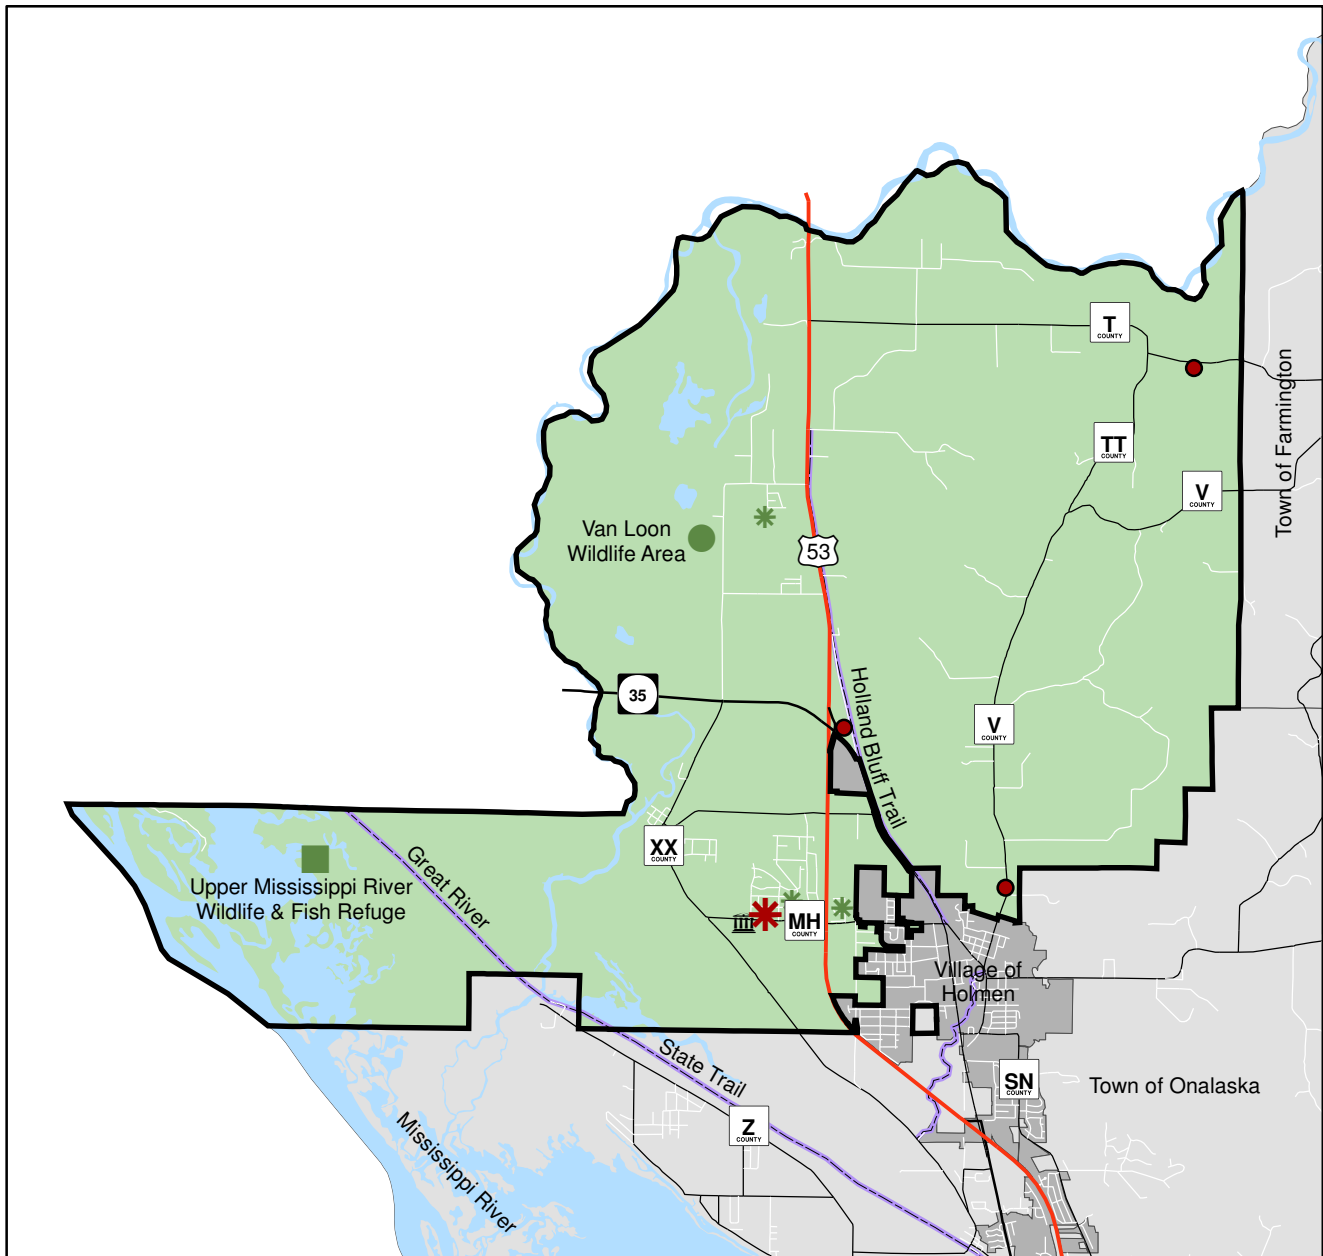

Community Facilities

Legend

- Federal Lands
- State Lands
- Major Local Park
- Local Park
- Town Hall
- Cemeteries
- Off-Road Multipurpose Trails
- National Highway
- State Highway
- County Highway
- Local Road

Map 9.2

Town of Holland Comprehensive Plan

February 2007

Source: La Crosse County Planning Dept.
Created in ArcGIS 9 using ArcMap