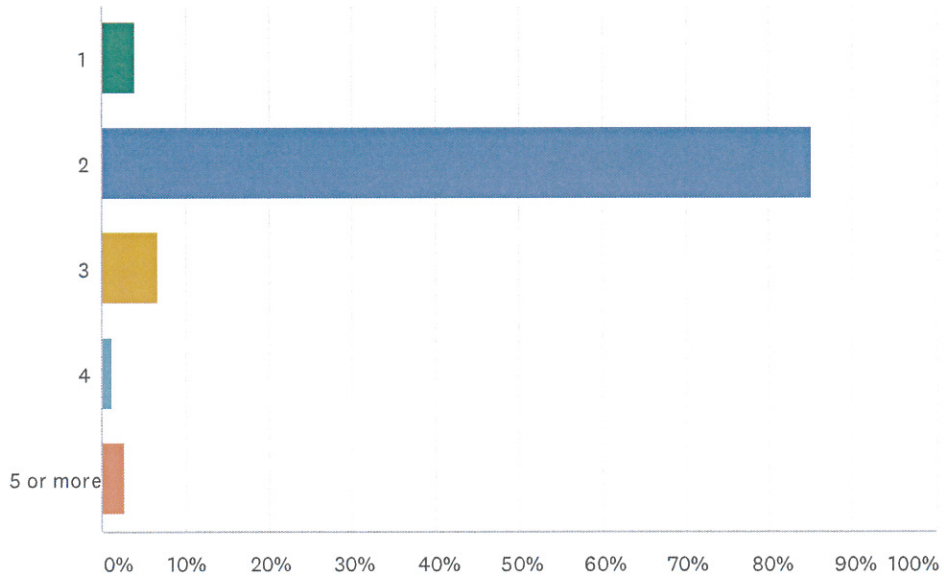

Q6 Number of adults in your home

Answered: 74 Skipped: 0

ANSWER CHOICES	RESPONSES	
1	4.05%	3
2	85.14%	63
3	6.76%	5
4	1.35%	1
5 or more	2.70%	2
TOTAL		74