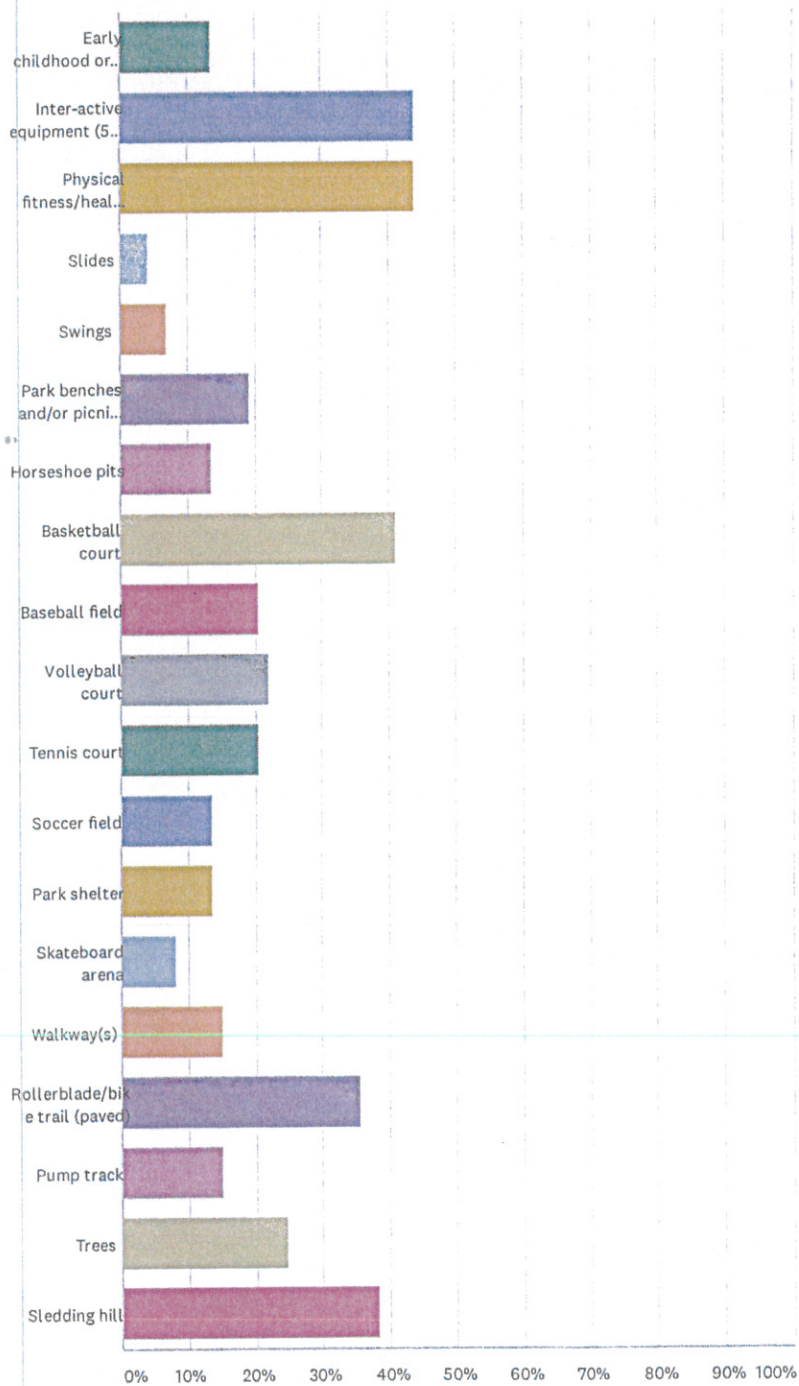

Q4 What types of equipment or amenities would you like to see developed in the future for the park you selected above? Please select your top 5 choices.

Answered: 73 Skipped: 1

Town of Holland 2020 Park Survey

SurveyMonkey