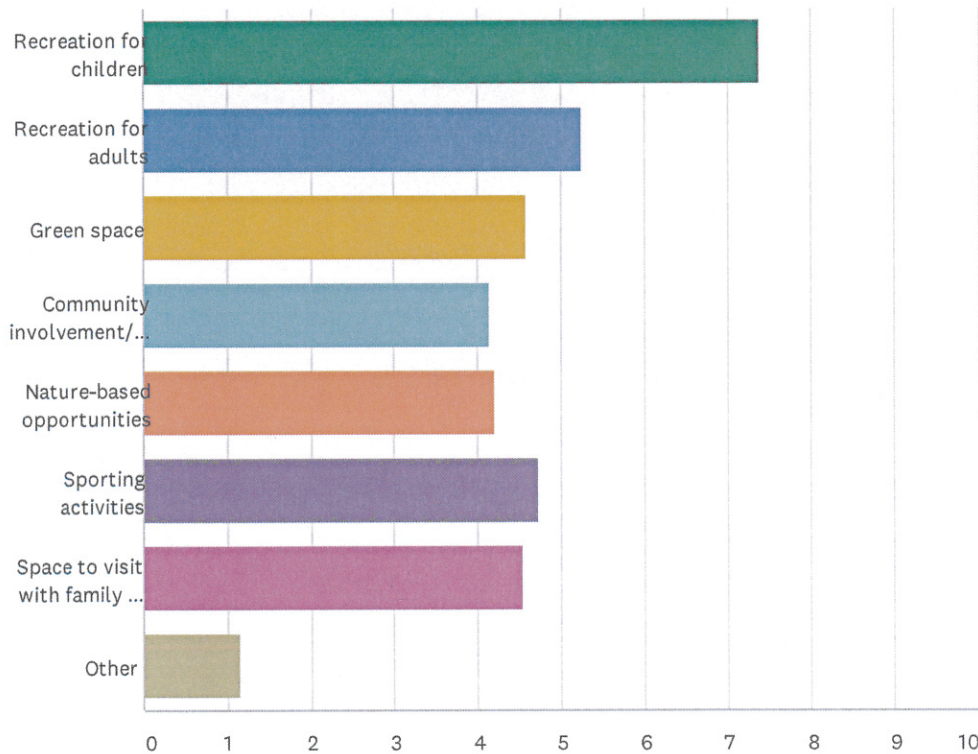

Q1 Please select the park that you utilize or associate most with.

Answered: 74 Skipped: 0

ANSWER CHOICES	RESPONSES	
August Prairie Park (West)	5.41%	4
Country Estates Park	4.05%	3
Gaynor Addition	0.00%	0
George Hammes Memorial Park (Prairie Meadows/Prairie Woods)	41.89%	31
Holland Estates	41.89%	31
Town Hall Park	22.97%	17
Wildflower Park	1.35%	1
Total Respondents: 74		

Q2 Please rank the following components to a Town neighborhood park in order from the most important to the least important. (1 being most important)

Answered: 74 Skipped: 0

	1	2	3	4	5	6	7	8	TOTAL	SCORE
Recreation for children	75.68% 56	13.51% 10	2.70% 2	1.35% 1	0.00% 0	2.70% 2	2.70% 2	1.35% 1	74	7.38
Recreation for adults	0.00% 0	23.94% 17	26.76% 19	21.13% 15	15.49% 11	4.23% 3	8.45% 6	0.00% 0	71	5.25
Green space	1.37% 1	19.18% 14	16.44% 12	13.70% 10	19.18% 14	8.22% 6	21.92% 16	0.00% 0	73	4.58
Community involvement/activities	2.78% 2	6.94% 5	8.33% 6	22.22% 16	19.44% 14	25.00% 18	13.89% 10	1.39% 1	72	4.14
Nature-based opportunities	4.17% 3	6.94% 5	15.28% 11	13.89% 10	18.06% 13	25.00% 18	13.89% 10	2.78% 2	72	4.21
Sporting activities	6.85% 5	13.70% 10	16.44% 12	20.55% 15	10.96% 8	15.07% 11	15.07% 11	1.37% 1	73	4.73
Space to visit with family and friends	6.85% 5	16.44% 12	13.70% 10	8.22% 6	16.44% 12	19.18% 14	19.18% 14	0.00% 0	73	4.55
Other	1.52% 1	0.00% 0	0.00% 0	0.00% 0	0.00% 0	0.00% 0	4.55% 3	93.94% 62	66	1.15