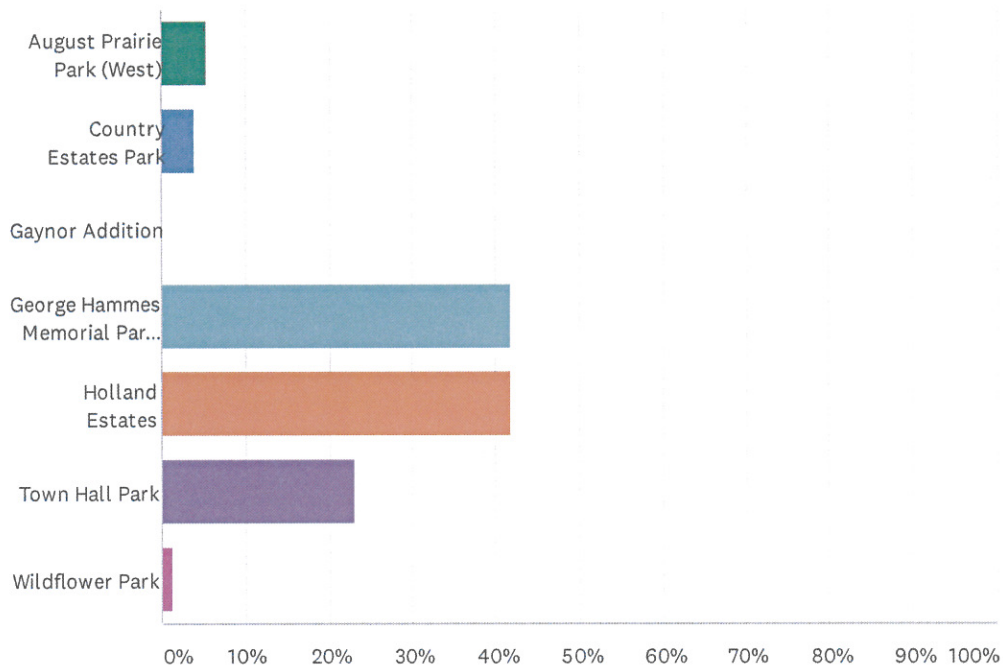

Q1 Please select the park that you utilize or associate most with.

Answered: 74 Skipped: 0

ANSWER CHOICES	RESPONSES	
August Prairie Park (West)	5.41%	4
Country Estates Park	4.05%	3
Gaynor Addition	0.00%	0
George Hammes Memorial Park (Prairie Meadows/Prairie Woods)	41.89%	31
Holland Estates	41.89%	31
Town Hall Park	22.97%	17
Wildflower Park	1.35%	1
Total Respondents: 74		

Q2 Please rank the following components to a Town neighborhood park in order from the most important to the least important. (1 being most important)

Answered: 74 Skipped: 0

	1	2	3	4	5	6	7	8	TOTAL	SCORE
Recreation for children	75.68% 56	13.51% 10	2.70% 2	1.35% 1	0.00% 0	2.70% 2	2.70% 2	1.35% 1	74	7.38
Recreation for adults	0.00% 0	23.94% 17	26.76% 19	21.13% 15	15.49% 11	4.23% 3	8.45% 6	0.00% 0	71	5.25
Green space	1.37% 1	19.18% 14	16.44% 12	13.70% 10	19.18% 14	8.22% 6	21.92% 16	0.00% 0	73	4.58
Community involvement/activities	2.78% 2	6.94% 5	8.33% 6	22.22% 16	19.44% 14	25.00% 18	13.89% 10	1.39% 1	72	4.14
Nature-based opportunities	4.17% 3	6.94% 5	15.28% 11	13.89% 10	18.06% 13	25.00% 18	13.89% 10	2.78% 2	72	4.21
Sporting activities	6.85% 5	13.70% 10	16.44% 12	20.55% 15	10.96% 8	15.07% 11	15.07% 11	1.37% 1	73	4.73
Space to visit with family and friends	6.85% 5	16.44% 12	13.70% 10	8.22% 6	16.44% 12	19.18% 14	19.18% 14	0.00% 0	73	4.55
Other	1.52% 1	0.00% 0	0.00% 0	0.00% 0	0.00% 0	0.00% 0	4.55% 3	93.94% 62	66	1.15