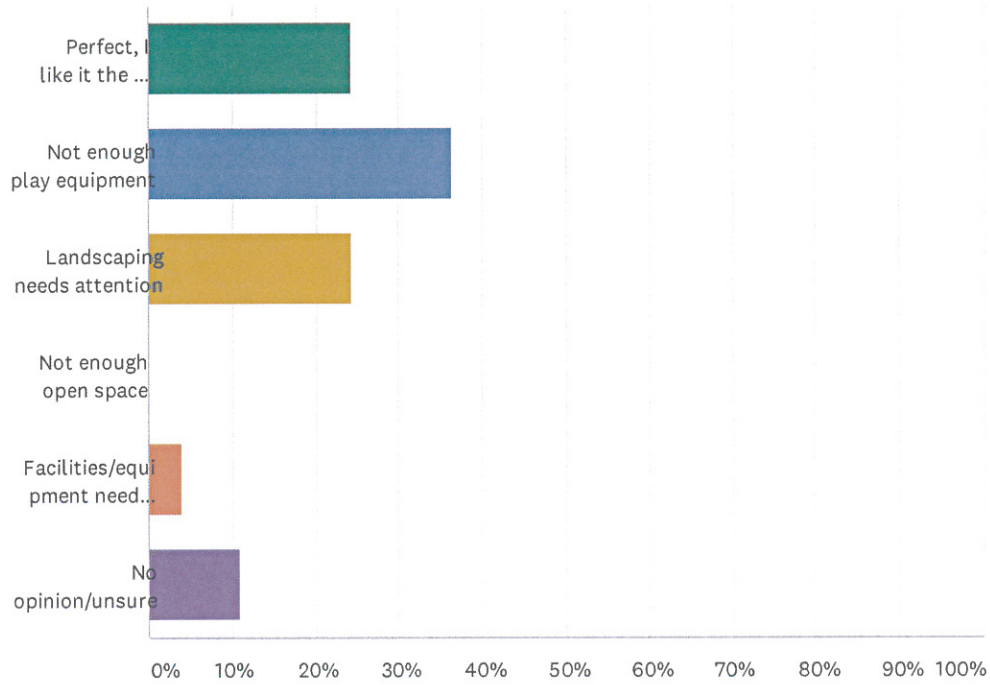

Q2 Please rank the following components to a Town neighborhood park in order from the most important to the least important. (1 being most important)

Answered: 74 Skipped: 0

	1	2	3	4	5	6	7	8	TOTAL	SCORE
Recreation for children	75.68% 56	13.51% 10	2.70% 2	1.35% 1	0.00% 0	2.70% 2	2.70% 2	1.35% 1	74	7.38
Recreation for adults	0.00% 0	23.94% 17	26.76% 19	21.13% 15	15.49% 11	4.23% 3	8.45% 6	0.00% 0	71	5.25
Green space	1.37% 1	19.18% 14	16.44% 12	13.70% 10	19.18% 14	8.22% 6	21.92% 16	0.00% 0	73	4.58
Community involvement/activities	2.78% 2	6.94% 5	8.33% 6	22.22% 16	19.44% 14	25.00% 18	13.89% 10	1.39% 1	72	4.14
Nature-based opportunities	4.17% 3	6.94% 5	15.28% 11	13.89% 10	18.06% 13	25.00% 18	13.89% 10	2.78% 2	72	4.21
Sporting activities	6.85% 5	13.70% 10	16.44% 12	20.55% 15	10.96% 8	15.07% 11	15.07% 11	1.37% 1	73	4.73
Space to visit with family and friends	6.85% 5	16.44% 12	13.70% 10	8.22% 6	16.44% 12	19.18% 14	19.18% 14	0.00% 0	73	4.55
Other	1.52% 1	0.00% 0	0.00% 0	0.00% 0	0.00% 0	0.00% 0	4.55% 3	93.94% 62	66	1.15

Q3 How do you feel about the park you selected above?

Answered: 74 Skipped: 0

ANSWER CHOICES	RESPONSES	
Perfect, I like it the way it is	24.32%	18
Not enough play equipment	36.49%	27
Landscaping needs attention	24.32%	18
Not enough open space	0.00%	0
Facilities/equipment need repair	4.05%	3
No opinion/unsure	10.81%	8
TOTAL		74